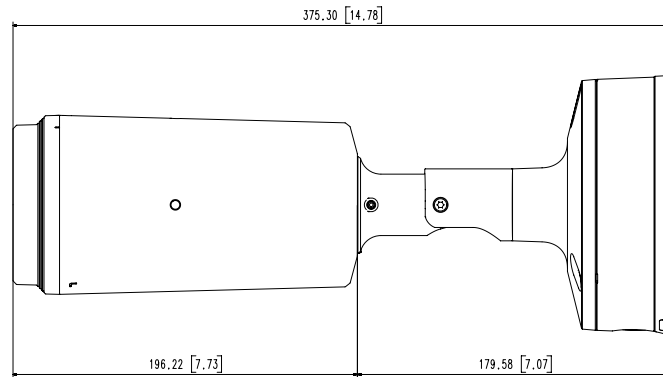

## Mechanical

<b>Color / Material</b>	White / Aluminum
<b>RAL Code</b>	RAL9003
<b>Product Dimensions / Weight</b>	Φ147.51x375.3mm(58.07x147.76") / 2512g(5.538lb)

- The latest product information / specification can be found at [hanwha-security.com](http://hanwha-security.com)
- Design and specifications are subject to change without notice.
- Wisenet is the proprietary brand of Hanwha Techwin, formerly known as Samsung Techwin.