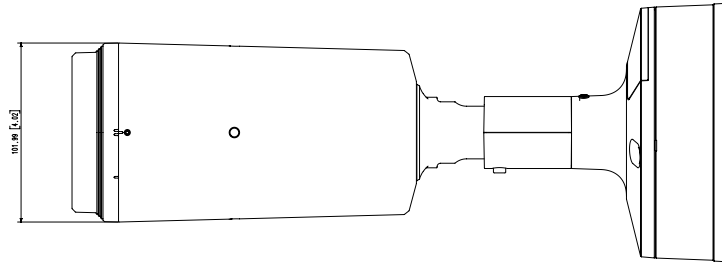

## Mechanical

<b>Color / Material</b>	White / Aluminum
<b>RAL Code</b>	RAL9003
<b>Product Dimensions / Weight</b>	Φ147.51x375.3mm(58.07x147.76") / 2512g(5.538lb)

- The latest product information / specification can be found at [hanwha-security.com](http://hanwha-security.com)
- Design and specifications are subject to change without notice.
- Wisenet is the proprietary brand of Hanwha Techwin, formerly known as Samsung Techwin.