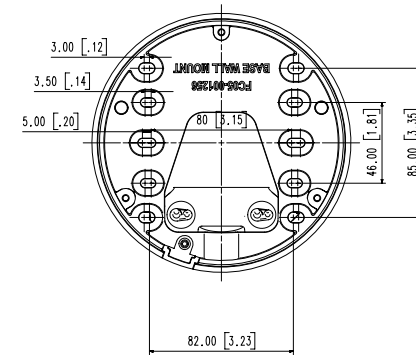

## Mechanical

<b>Color / Material</b>	White / Aluminum
<b>RAL Code</b>	RAL9003
<b>Product Dimensions / Weight</b>	Φ147.51x375.3mm(58.07x147.76") / 2512g(5.538lb)

- The latest product information / specification can be found at [hanwha-security.com](http://hanwha-security.com)
- Design and specifications are subject to change without notice.
- Wisenet is the proprietary brand of Hanwha Techwin, formerly known as Samsung Techwin.

SCALE 2:1

1	TNO-3020T	'19.09.02
No.	MODEL NAME	DATE
Unit:mm (inch)	SCALE:1/1	© Hanwha Techwin

A0

© Hanwha Techwin Co.,Ltd. All rights reserved.