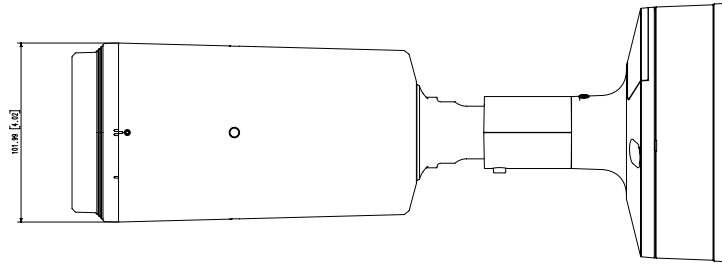

### Mechanical

<b>Color / Material</b>	White / Aluminum
<b>RAL Code</b>	RAL9003
<b>Product Dimensions / Weight</b>	Φ147.51x375.3mm(58.07x147.76") / 2512g(5.538lb)

- The latest product information / specification can be found at [hanwha-security.com](http://hanwha-security.com)
- Design and specifications are subject to change without notice.
- Wisenet is the proprietary brand of Hanwha Techwin, formerly known as Samsung Techwin.