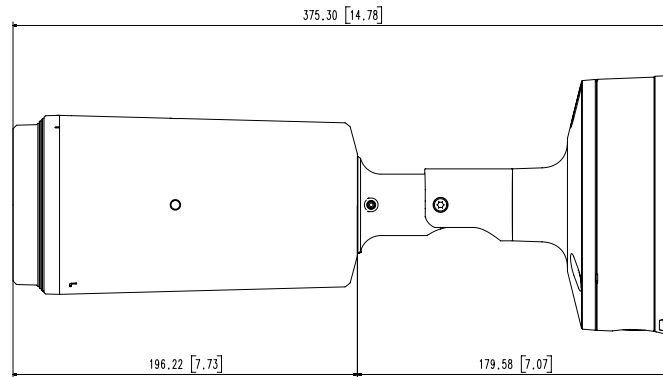

### Mechanical

<b>Color / Material</b>	White / Aluminum
<b>RAL Code</b>	RAL9003
<b>Product Dimensions / Weight</b>	Φ147.51x375.3mm(58.07x147.76") / 2512g(5.538lb)

- The latest product information / specification can be found at [hanwha-security.com](http://hanwha-security.com)
- Design and specifications are subject to change without notice.
- Wisenet is the proprietary brand of Hanwha Techwin, formerly known as Samsung Techwin.