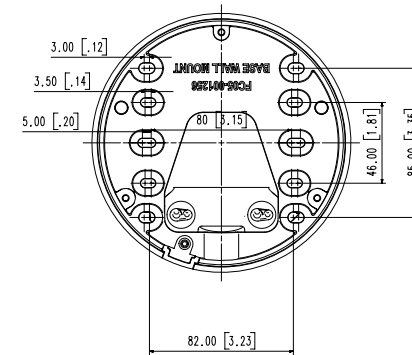

### Mechanical

<b>Color / Material</b>	White / Aluminum
<b>RAL Code</b>	RAL9003
<b>Product Dimensions / Weight</b>	Φ147.51x375.3mm(58.07x147.76") / 2512g(5.538lb)

- The latest product information / specification can be found at [hanwha-security.com](http://hanwha-security.com)
- Design and specifications are subject to change without notice.
- Wisenet is the proprietary brand of Hanwha Techwin, formerly known as Samsung Techwin.

SCALE 2:1

1	TNO-3010T	'19.09.02
No.	MODEL NAME	DATE
Unit:mm (inch)		SCALE:1/1
© Hanwha Techwin		

A0

© Hanwha Techwin Co.,Ltd. All rights reserved.