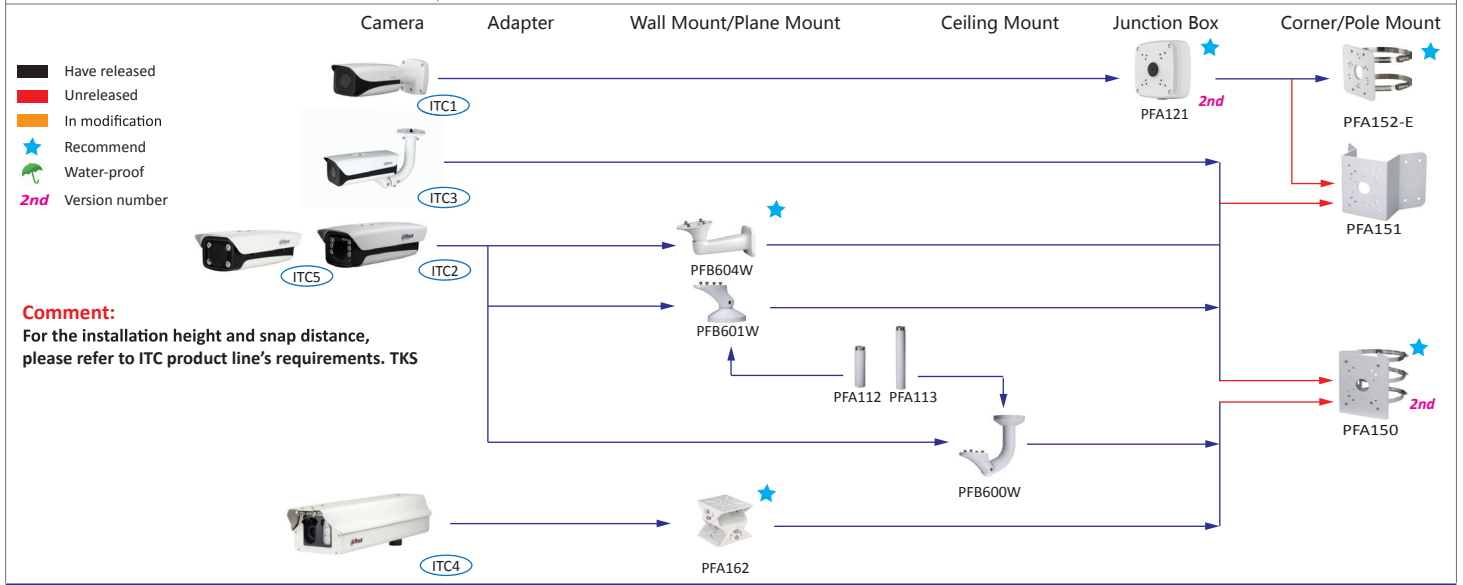

Notes :

1. PTZ dome cameras have the **standard configurations**, and the configurations have been as follows.

Selection of Thermal series cameras

Shape	Thermal Series
BF1	TPC-BF5400/5600(-T)
BF2	TPC-BF2120(-T)
SD2	TPC-SD8420/8620(-T)

Notes :

1. PTZ dome cameras have the **standard configurations**, and the configurations have been as follows.

Shape	ITC
ITC1	ITC237-PW1B-IRZ, ITC217-PW1B-IRLZ
ITC2	ITC237-PU1B-L, ITC237-PU1B-IR
ITC3	ITC217-PW1B-IRLZ10
ITC4	ITC602-RU1A, ITC302-RU1A, ITC206-RU1A, ITC235-TU1A
ITC5	ITC231-RU1A-IRL-VF1042

- Have released
- Unreleased
- In modification
- ★ Recommend
- ☂ Water-proof
- 2nd Version number

Comment: Solid lines and dotted lines have the same meaning.

Notes :

1. PTZ dome cameras have the **standard configurations**, and the configurations have been as follows.