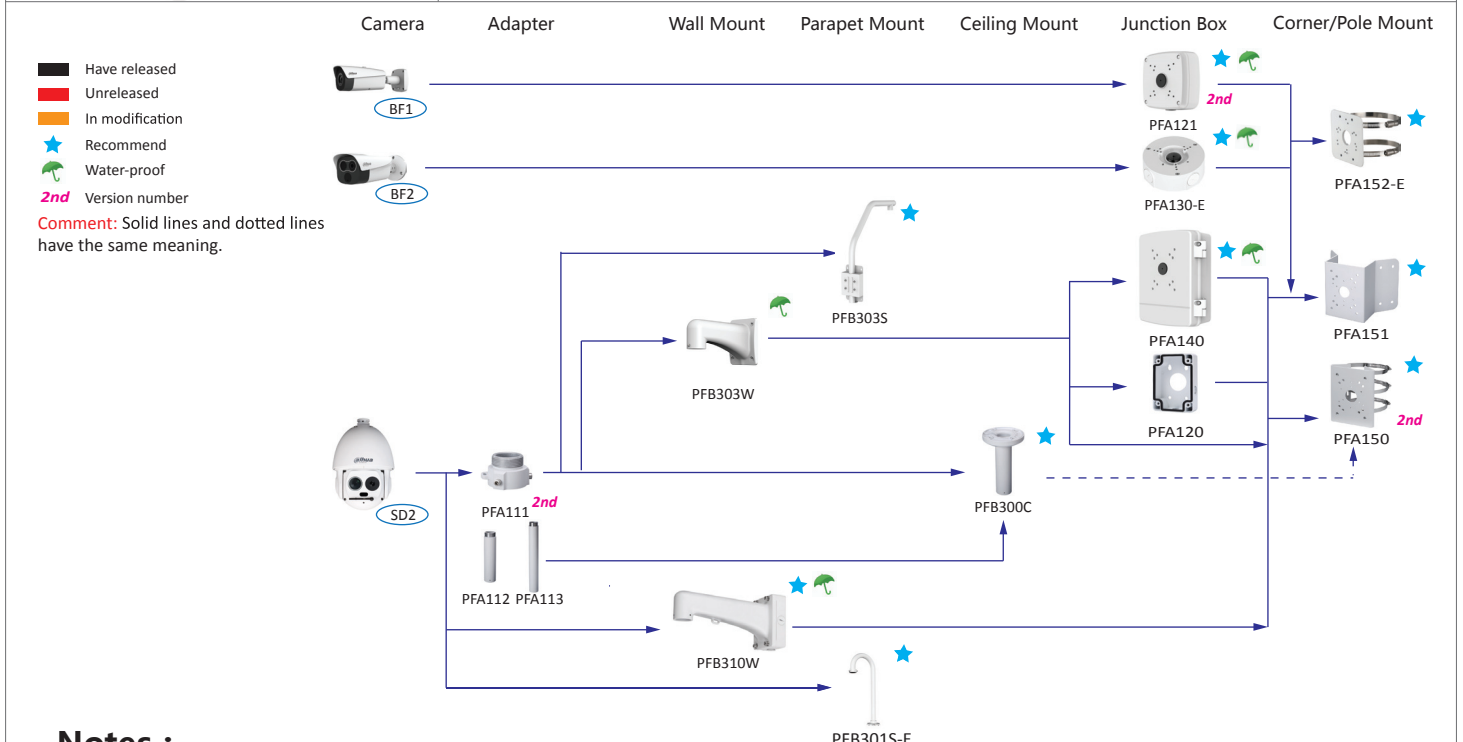

Selection of dome cameras

Shape	Network	Shape	Network
(HDB1)	HDB4231/4431C-AS, EB5531(-M/M12)	(HDBW1)	HDBW8231/8331/81200/81230E-Z, HDBW8231/8331/5231/5431/5631/5831E-Z5E, HDB5331E, HDBW5331E, HDBW8242E-Z4FD, HDBW8242E-Z4FR, HDBW8231/8232/8331/8630/81230/5231/5431/5631/5831E-ZE
(HDW1)	HDW1230/1431/1531S	(HDBW2)	HDBW1230/1431/1531E(-S), HDBW4231/4431/4631/4831E-ASE
(HDW2)	HDW4231/4431M	(HDBW3)	HDBW1120/1320/1235/1435E-W, HDBW1230/1430E-AW
(HDW6)	HDW4231/4431/4830EM-AS, HDW4231/4431/4631/4831EM-ASE	(HDBW4)	HDBW2831R-ZS, HDBW5231/5431/5631/5831R-ZE, HDBW2231/2421/2431/2531R-ZS/VFS, HDBW2831R-ZS, HDBW1831R
(HDW7)	HDW2121/2221/2230/2231/2320/2421/2431/2531R-ZS, HDW5231/5431/5830R-Z	(HDBW5)	HDBW4231/4431F-AS/M/M12, HDBW4231F-MPC/M12PC
(HDW8)	HDW5231/5431/5631/5831R-ZE	(HDBW6)	HDBW4231F-E2-M
(EB1)	EBW8630/81230, EBW8630-IVC	(PDBW2)	PDBW5831-B360
(PDBW1)	PDBW8800/8802-A180		

Notes :

1. PTZ dome cameras have the **standard configurations**, and the configurations have been as follows.

Selection of Thermal series cameras

Shape	Thermal Series
BF1	TPC-BF5400/5600(-T)
BF2	TPC-BF2120(-T)
SD2	TPC-SD8420/8620(-T)