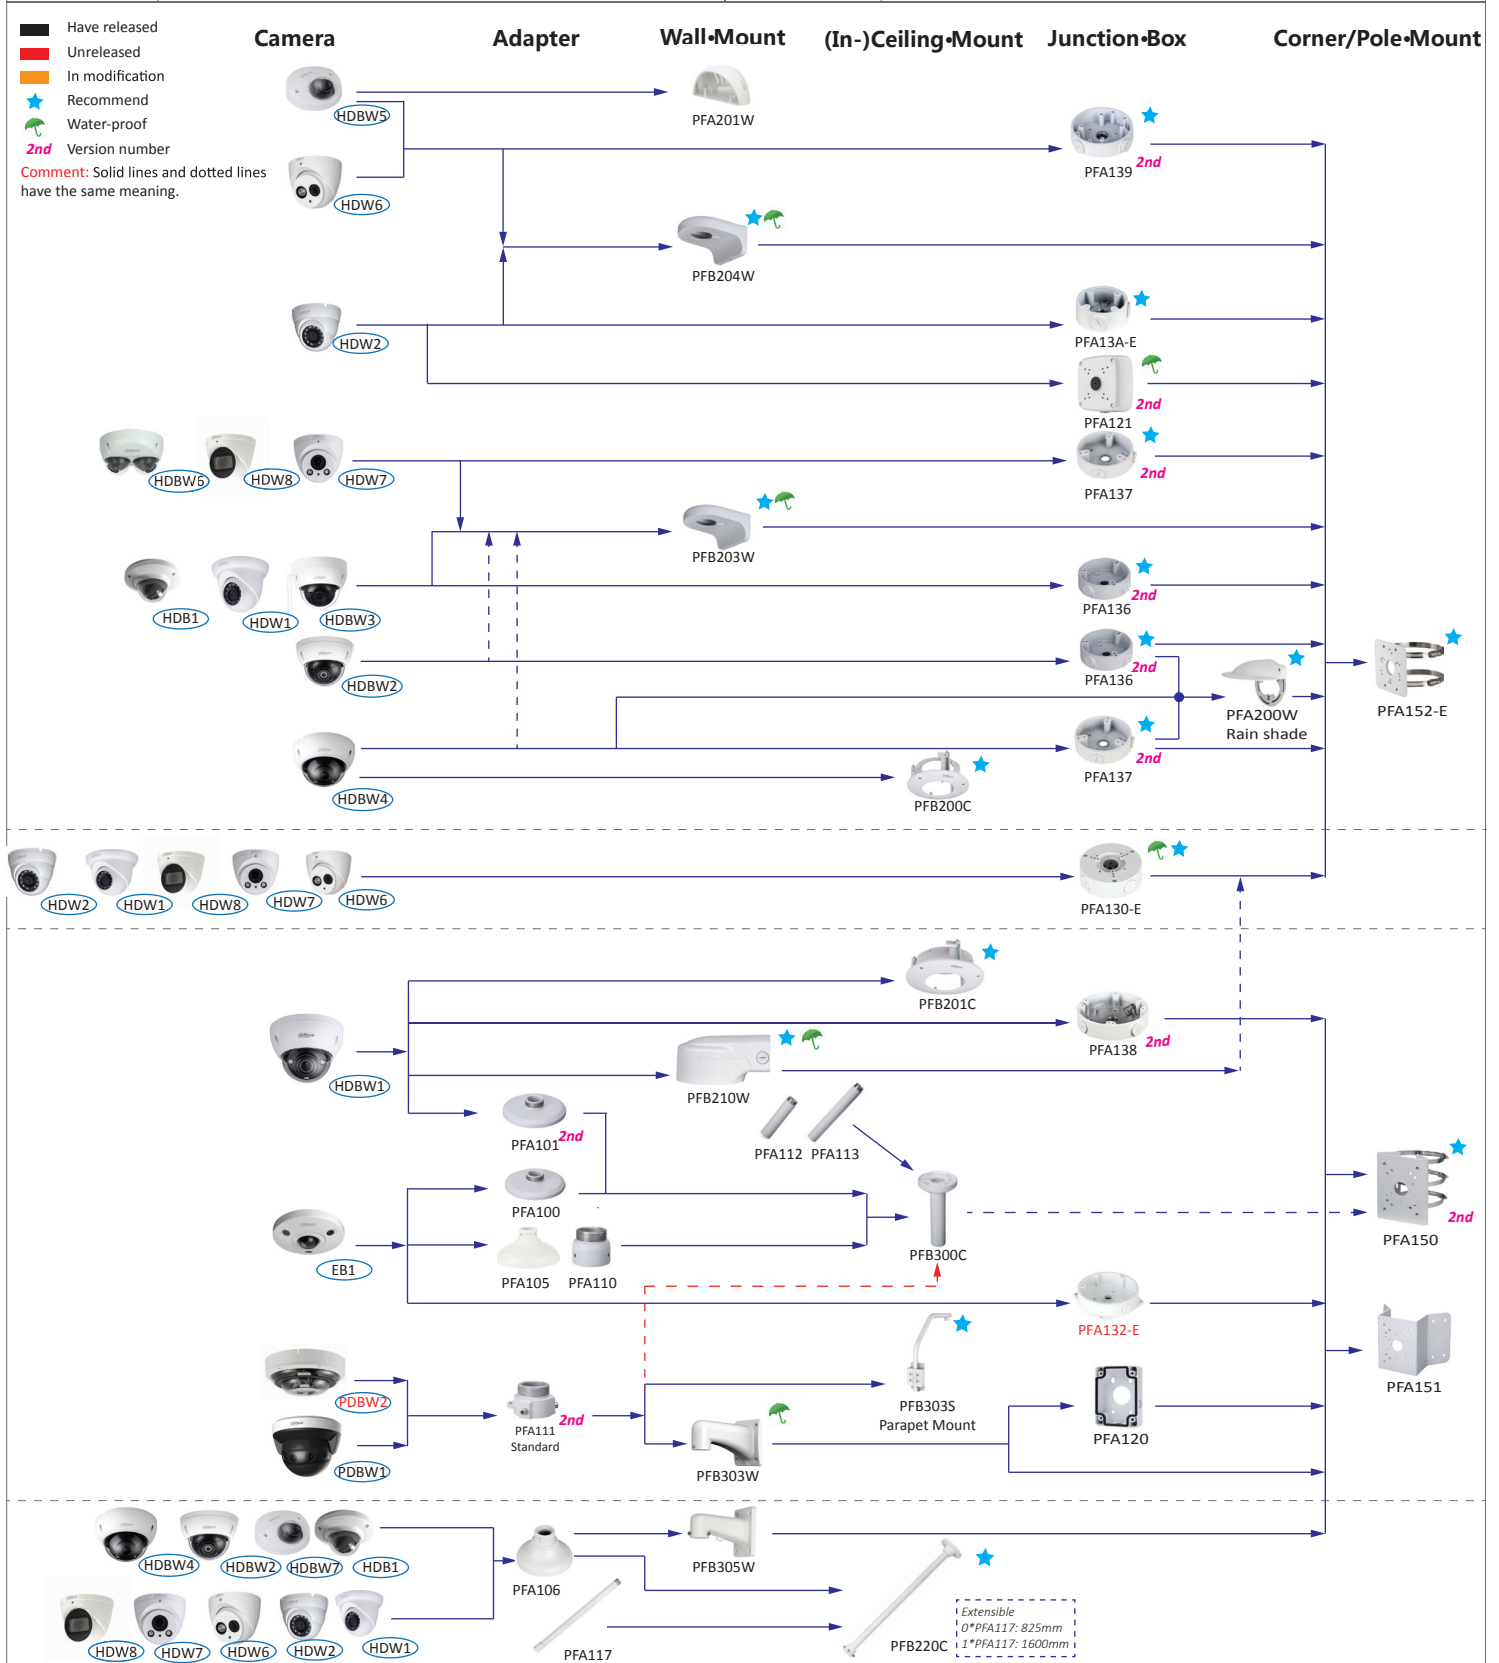

Selection of dome cameras

Shape	Network	Shape	Network
(HDB1)	HDB4231/4431C-AS, EB5531(-M/M12)	(HDBW1)	HDBW8231/8331/81200/81230E-Z, HDBW8231/8331/5231/5431/5631/5831E-Z5E, HDB5331E, HDBW5331E, HDBW8242E-Z4FD, HDBW8242E-Z4FR, HDBW8231/8232/8331/8630/81230/5231/5431/5631/5831E-ZE
(HDW1)	HDW1230/1431/1531S	(HDBW2)	HDBW1230/1431/1531E(-S), HDBW4231/4431/4631/4831E-ASE
(HDW2)	HDW4231/4431M	(HDBW3)	HDBW1120/1320/1235/1435E-W, HDBW1230/1430E-AW
(HDW6)	HDW4231/4431/4830EM-AS, HDW4231/4431/4631/4831EM-ASE	(HDBW4)	HDBW2831R-ZS, HDBW5231/5431/5631/5831R-ZE, HDBW2231/2421/2431/2531R-ZS/VFS, HDBW2831R-ZS, HDBW1831R
(HDW7)	HDW2121/2221/2230/2231/2320/2421/2431/2531R-ZS, HDW5231/5431/5830R-Z	(HDBW5)	HDBW4231/4431F-AS/M/M12, HDBW4231F-MPC/M12PC
(HDW8)	HDW5231/5431/5631/5831R-ZE	(HDBW6)	HDBW4231F-E2-M
(EB1)	EBW8630/81230, EBW8630-IVC	(PDBW2)	PDBW5831-B360
(PDBW1)	PDBW8800/8802-A180